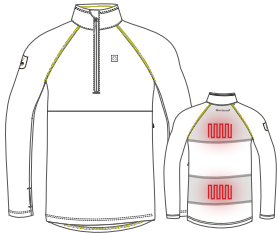

7186

HEAT UNDERSHIRT WITH ZIP-NECK

XS S M L XL 2XL 3XL
34/36 36/38 38/40 40/42 42/44 44/46 46/48

Shell fabric: 92% Polyester / 8% Elastane
Treatment: Quick Dry, Anti Bacterial
EXTRA: • Incl. 5000 mAh / 18,5 wh powerbank

Colour	EUR	GBP	DKK
999 Black	174,99	154,99	1299,99

Recommended Retail Price incl. VAT

Colours

7187

HEAT LONG JOHNS

XS S M L XL 2XL 3XL
34/36 36/38 38/40 40/42 42/44 44/46 46/48

Shell fabric: 92% Polyester / 8% Elastane
Treatment: Quick Dry, Anti Bacterial
EXTRA: • Incl. 5000 mAh / 18,5 wh powerbank