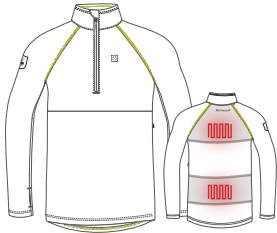

7186

HEAT UNDERSHIRT WITH ZIP-NECK

XS S M L XL 2XL 3XL
44/46 46/48 48/50 50/52 52/54 54/56 56/58

Shell fabric: 92% Polyester / 8% Elastane
Treatment: Quick Dry, Anti Bacterial
EXTRA: • Incl. 5000 mAh / 18,5 wh powerbank