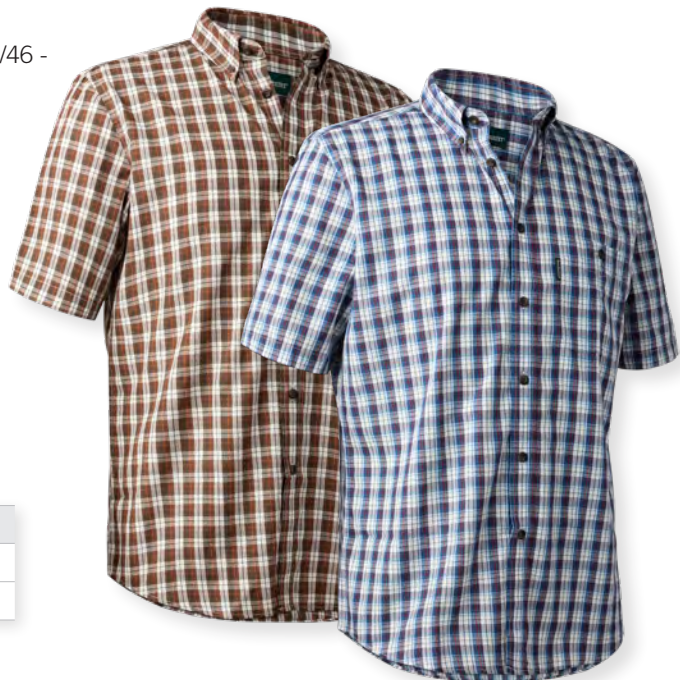

Recommended Retail Price incl. VAT

Colours:

8180 **NEW SPRING 2023**

JEFF SHIRT S/S

Size: 37/38 - 39/40 - 41/42 - 43/44 - 45/46 - 47/48 - 49/50

Shell fabric: 65% Polyester / 35% Cotton

- EXTRA:**
- Button down collar
 - Chest pocket