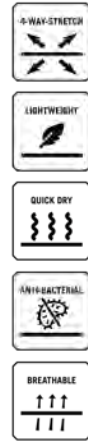

7048

PERFORMANCE UNDERWEAR T-SHIRT

Size: S/M - L/XL - 2XL/3XL

Shell fabric: 57% Polyamide / 43% Polyester

Treatment: Quick Dry
Anti Bacterial