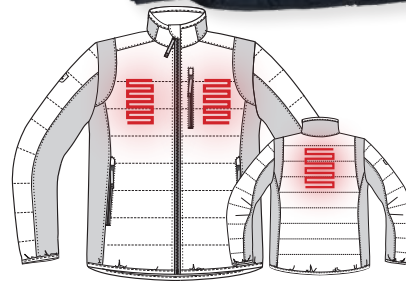

5791 **NEW AUTUMN 2023**

HEAT PADDED JACKET

Size: S - M - L - XL - 2XL - 3XL - 4XL - 5XL

1. **Shell fabric:** 100% Polyamide
   Contrast fabric: 97% Polyester / 3% Elastane,
   Lining: 100% Polyester
   Padding: Dupont™ Sorona® Sustans®
   100 g/m²
   EXTRA: • Incl. 5000 mAh / 18,5 wh powerbank

Colour	EUR	GBP	DKK
585 Wood	259,99	224,99	1899,99
786 Dark Blue	259,99	224,99	1899,99

Recommended Retail Price incl. VAT

Colours:

4791 **NEW AUTUMN 2023**

HEAT PADDED WAISTCOAT

Size: S - M - L - XL - 2XL - 3XL - 4XL - 5XL

1. **Shell fabric:** 100% Polyamide
   Contrast fabric: 97% Polyester / 3% Elastane,
   Lining: 100% Polyester
   Padding: Dupont™ Sorona® Sustans®
   100 g/m²
   EXTRA: • Incl. 5000 mAh / 18,5 wh powerbank

Colour	EUR	GBP	DKK
585 Wood	219,99	189,99	1599,99
786 Dark Blue	219,99	189,99	1599,99

Recommended Retail Price incl. VAT

Colours: