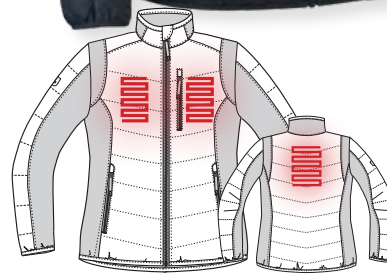

5850 **NEW AUTUMN 2023**

LADY HEAT PADDED JACKET

Size: 34 - 36 - 38 - 40 - 42 - 44 - 46 - 48

1. **Shell fabric:** 100% Polyamide
   Contrast fabric: 97% Polyester / 3% Elastane,
   Lining: 100% Polyester
   Padding: Dupont™ Sorona® Sustans®
   100 g/m²
   EXTRA: • Incl. 5000 mAh / 18,5 wh powerbank

Colour	EUR	GBP	DKK
585 Wood	259,99	224,99	1899,99
786 Dark Blue	259,99	224,99	1899,99

Recommended Retail Price incl. VAT

Colours:

4850 **NEW AUTUMN 2023**

LADY HEAT PADDED WAISTCOAT

Size: 34 - 36 - 38 - 40 - 42 - 44 - 46 - 48

1. **Shell fabric:** 100% Polyamide
   Contrast fabric: 97% Polyester / 3% Elastane,
   Lining: 100% Polyester
   Padding: Dupont™ Sorona® Sustans®
   100 g/m²
   EXTRA: • Incl. 5000 mAh / 18,5 wh powerbank

Colour	EUR	GBP	DKK
585 Wood	219,99	189,99	1599,99
786 Dark Blue	219,99	189,99	1599,99

Recommended Retail Price incl. VAT

Colours: