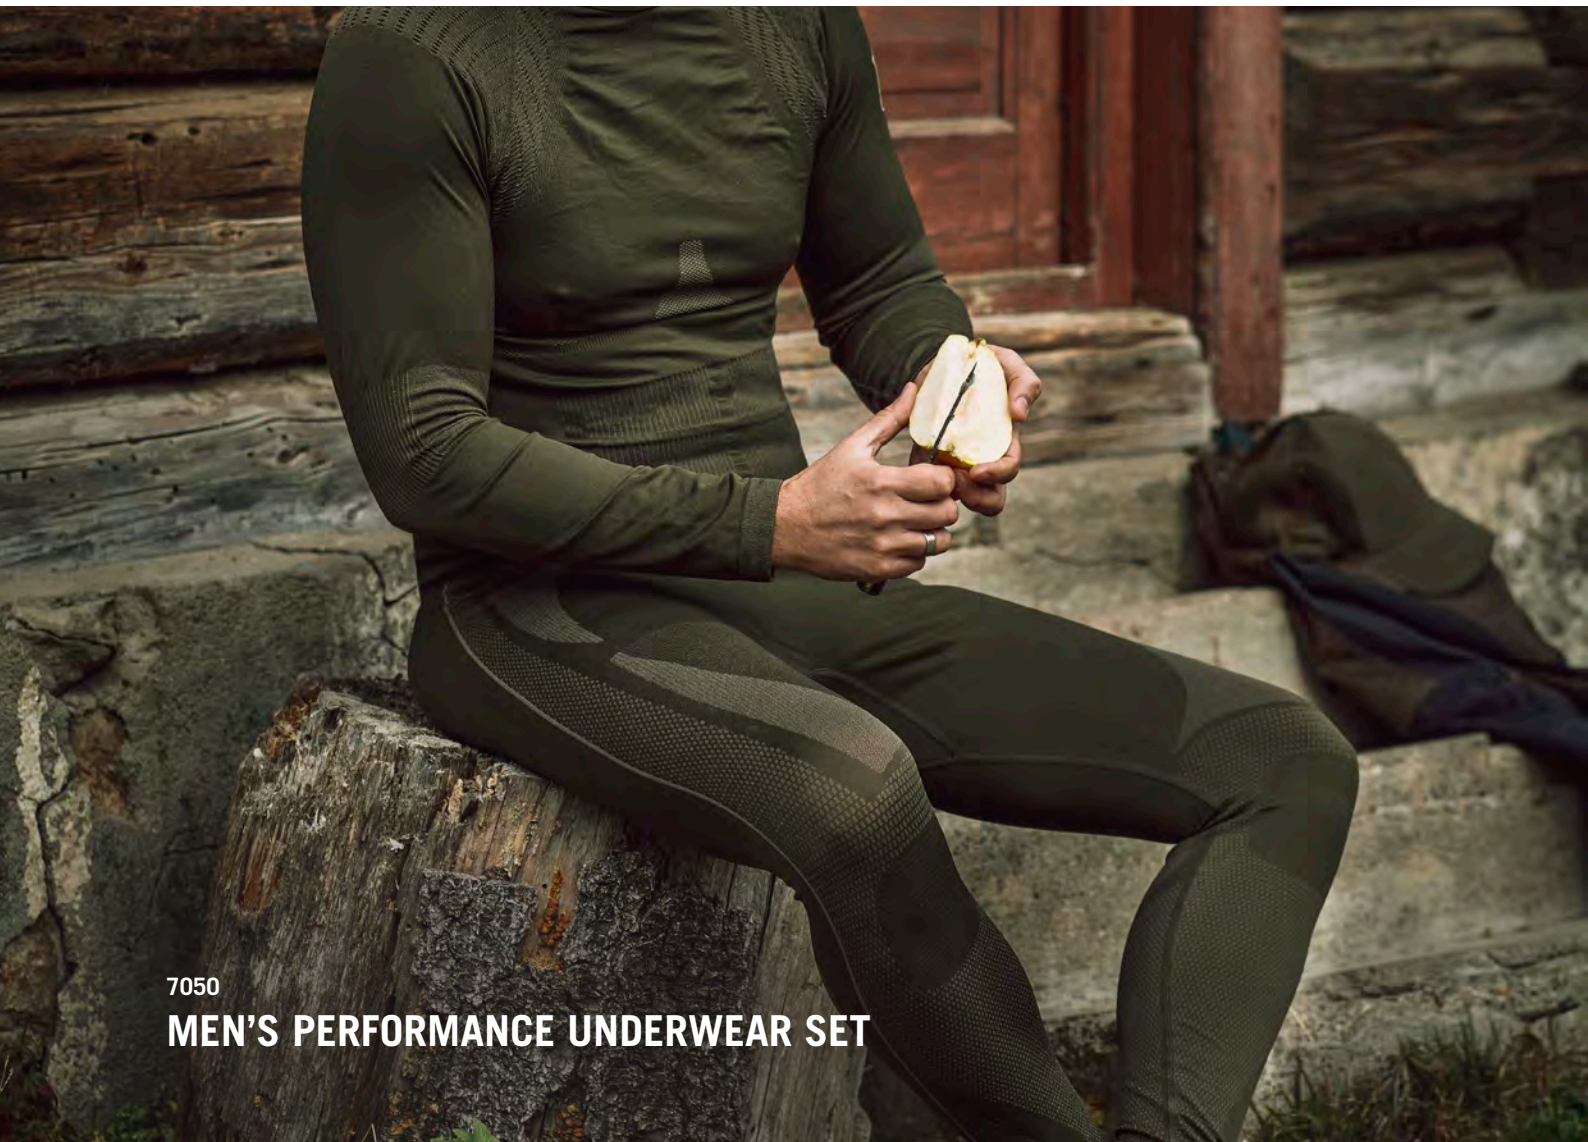

Treatment: Quick Dry

Colour	EUR	GBP	DKK
350 Forest Night	79,99	74,99	599,99

Recommended Retail Price incl. VAT

Colours:

7050

MEN'S PERFORMANCE UNDERWEAR SET

7058 **NEW AUTUMN 2023**

QUINN MERINO UNDERSHIRT