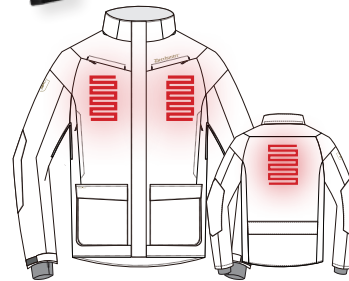

5722 **NEW**

HEAT GAME JACKET

Size: 46 - 48 - 50 - 52 - 54 - 56 - 58 - 60 - 62

- **Shell fabric:** 100% Polyester
- **Lining:** 100% Polyester
- **Padding:** Dupont™ Sorona® Sustans®, 100 g/m²
- **Treatment:** Water Repellent - **Fluorocarbon free**
- **Membrane:** Deer-Tex® Performance Shell
- **WPMVP:** WP 10000 mm/MVP 10000 g
- **EXTRA:**
  - Incl. orange safety vest
  - Incl. 10.000 mAh / 37 wh powerbank
  - Zipper under arm for ventilation

Colour	EUR	GBP	DKK
97 REALTREE MAX-7®	499,99	439,99	3699,99
585 Wood	489,99	429,99	3599,99

Recommended Retail Price incl. VAT

Colours:

3722 **NEW**

HEAT GAME TROUSERS

Size:
Normal length: 46 - 48 - 50 - 52 - 54 - 56 - 58 - 60 - 62
Short length: 22 - 23 - 24 - 25 - 26 - 27 - 28 - 29 - 30

- **Shell fabric:** 100% Polyester
- **Lining:** 100% Polyester
- **Padding:** Dupont™ Sorona® Sustans®, 80 g/m²
- **Treatment:** Water Repellent - **Fluorocarbon free**
- **Membrane:** Deer-Tex® Performance Shell
- **WPMVP:** WP 10000 mm/MVP 10000 g
- **EXTRA:**
  - Incl. 10.000 mAh / 37 wh powerbank
  - Zipper at back of thigh for ventilation

Colour	EUR	GBP	DKK
97 REALTREE MAX-7®	404,99	349,99	2999,99
585 Wood	389,99	339,99	2899,99

Recommended Retail Price incl. VAT

Colours: