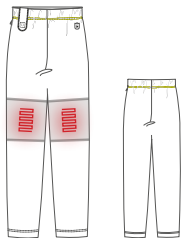

Colours:

7187

HEAT LONG JOHNS

XS S M L XL 2XL 3XL
 44/46 46/48 48/50 50/52 52/54 54/56 56/58

Shell fabric: 92% Polyester / 8% Elastane
Treatment: Quick Dry, Anti Bacterial
EXTRA: • Incl. 5000 mAh / 18,5 wh powerbank