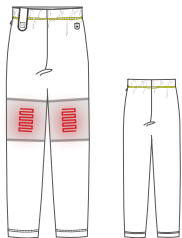

Colours

7187

HEAT LONG JOHNS

XS S M L XL 2XL 3XL
34/36 36/38 38/40 40/42 42/44 44/46 46/48

Shell fabric: 92% Polyester / 8% Elastane
Treatment: Quick Dry, Anti Bacterial
EXTRA: • Incl. 5000 mAh / 18,5 wh powerbank